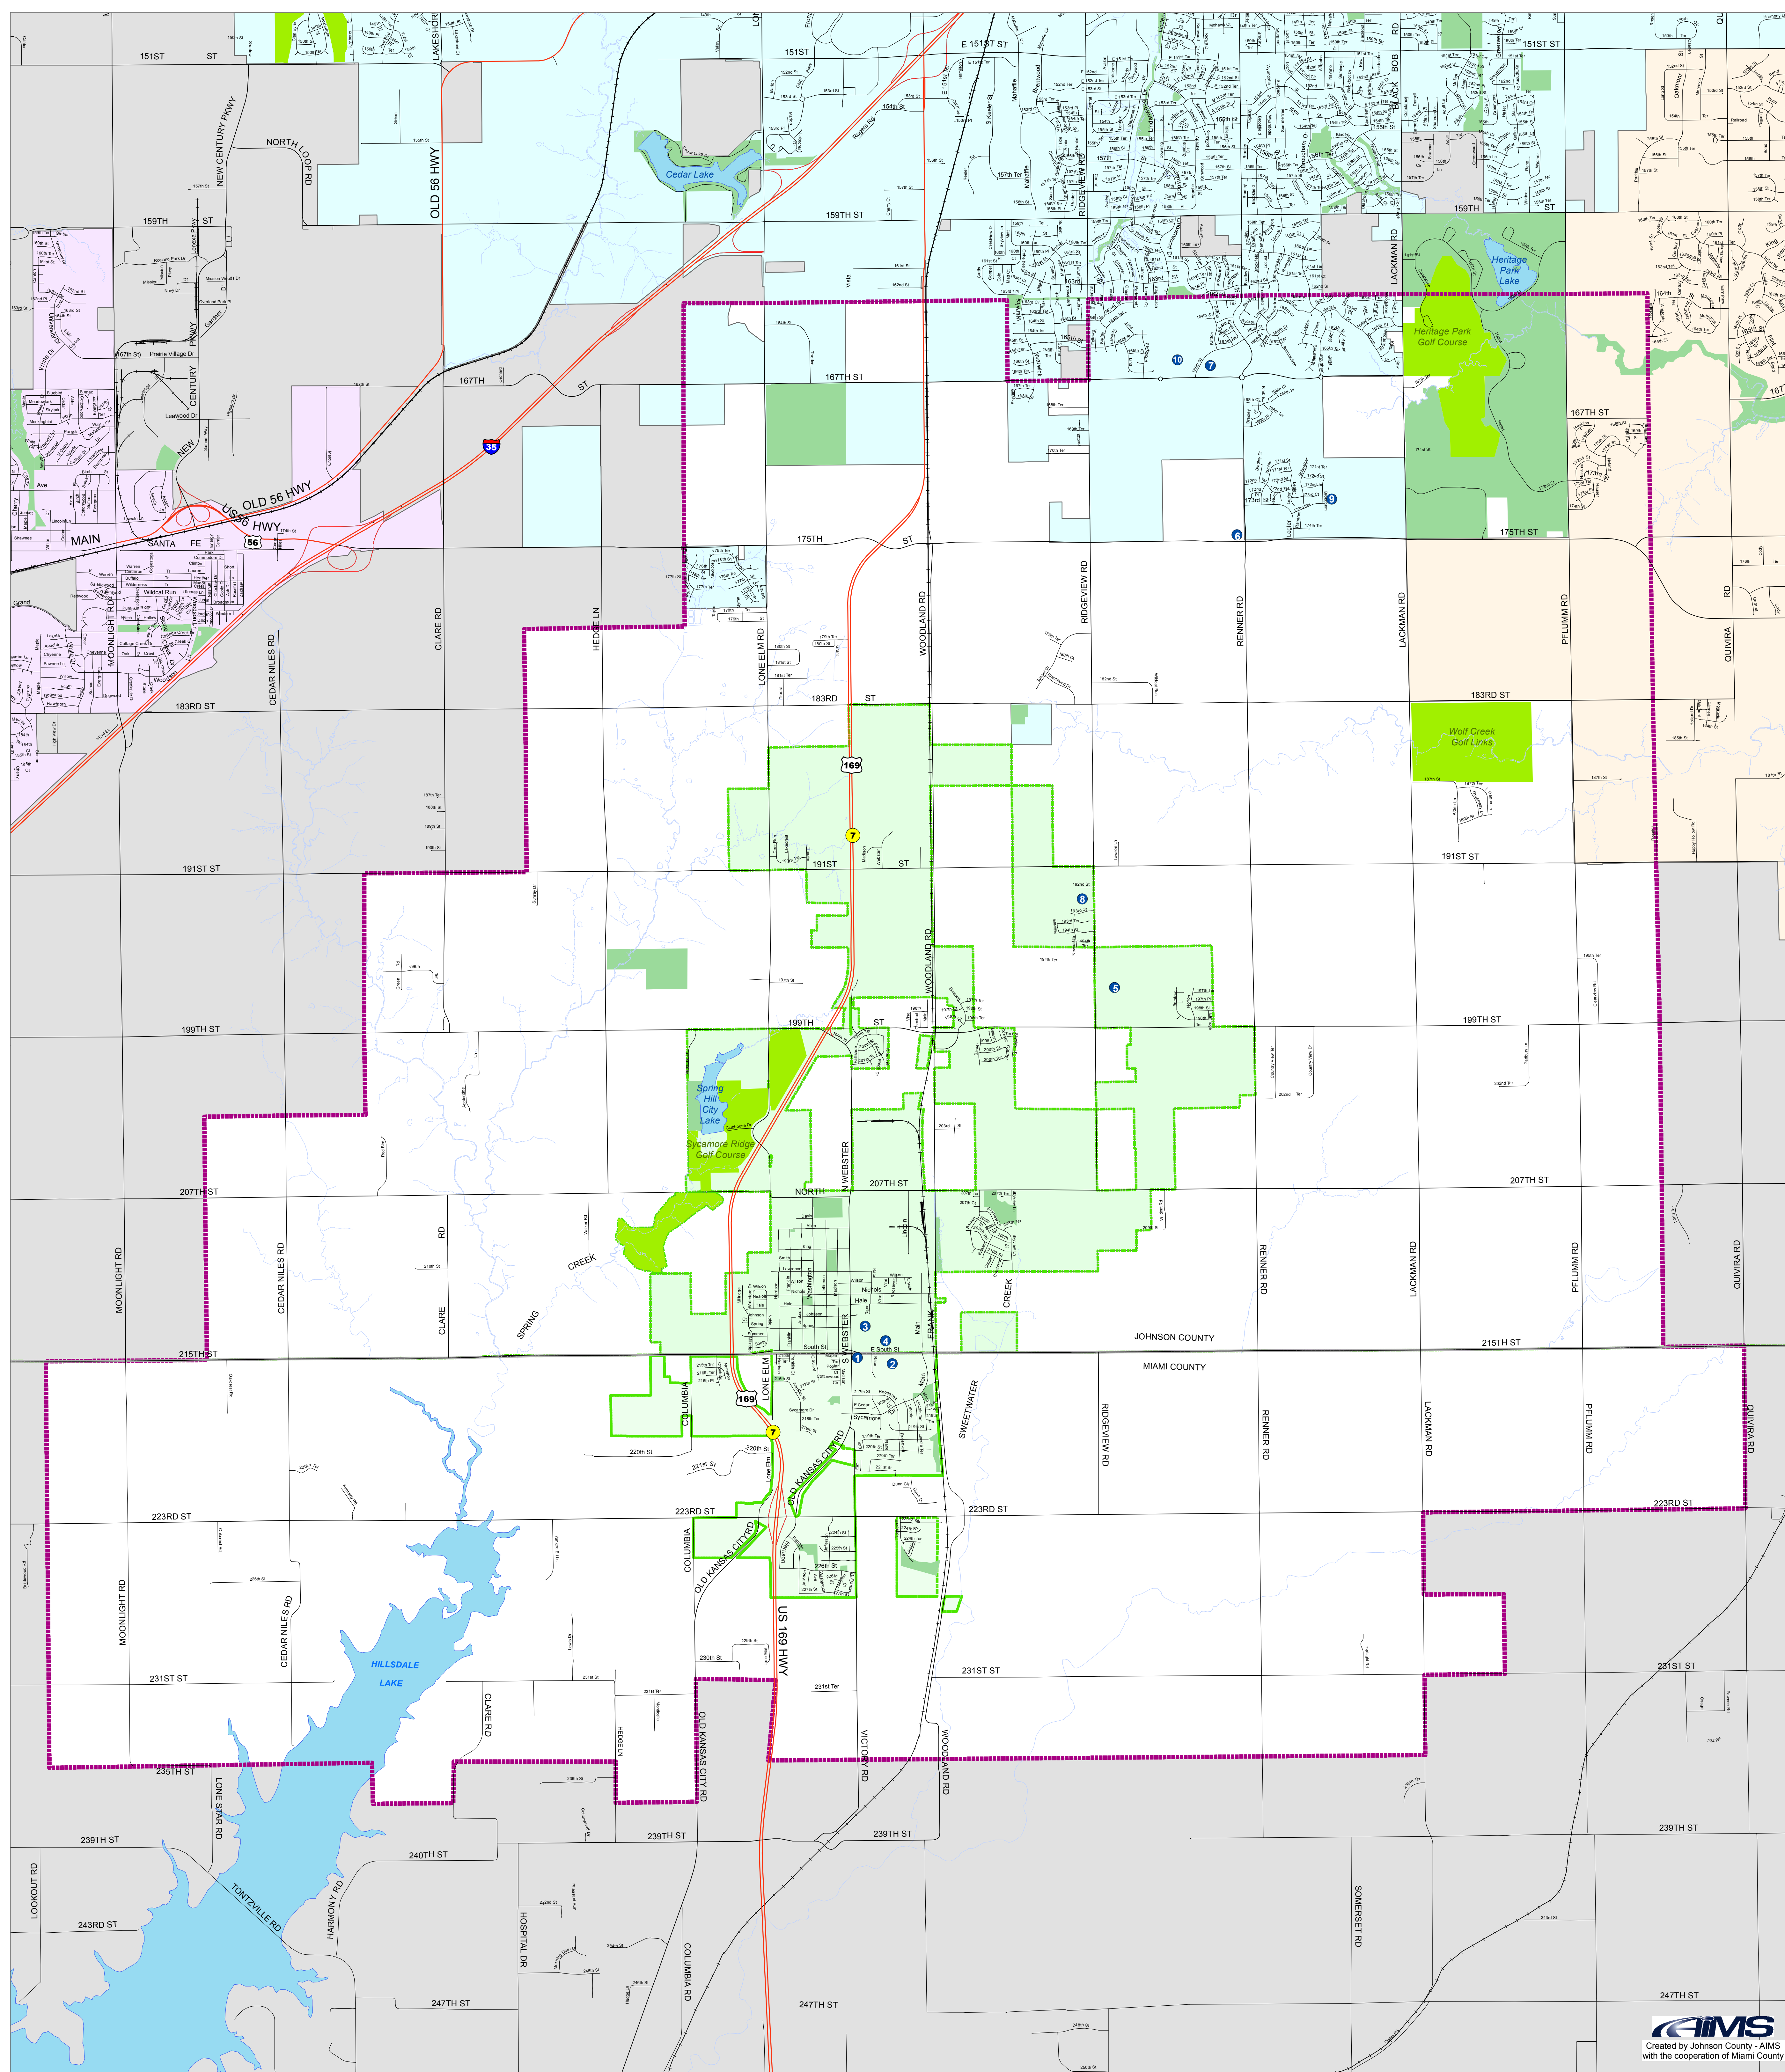

101 E. South Street  
Spring Hill, Kansas 66083

913-592-7200  
www.usd230.org

- 1 Board of Education Office
- 2 Spring Hill Middle School - South Campus
- 3 Spring Hill Elementary School
- 4 Spring Hill Middle School - North Campus
- 5 Spring Hill High School
- 6 Hilltop Education Center
- 7 Prairie Creek Elementary School
- 8 Wolf Creek Elementary School
- 9 Timber Sage Elementary School
- 10 Middle School #2

- Spring Hill School District
- Parks
- County Boundary
- City of Olathe
- City of Spring Hill
- City of Overland Park

**AIMS**  
Created by Johnson County - AIMS  
with the cooperation of Miami County